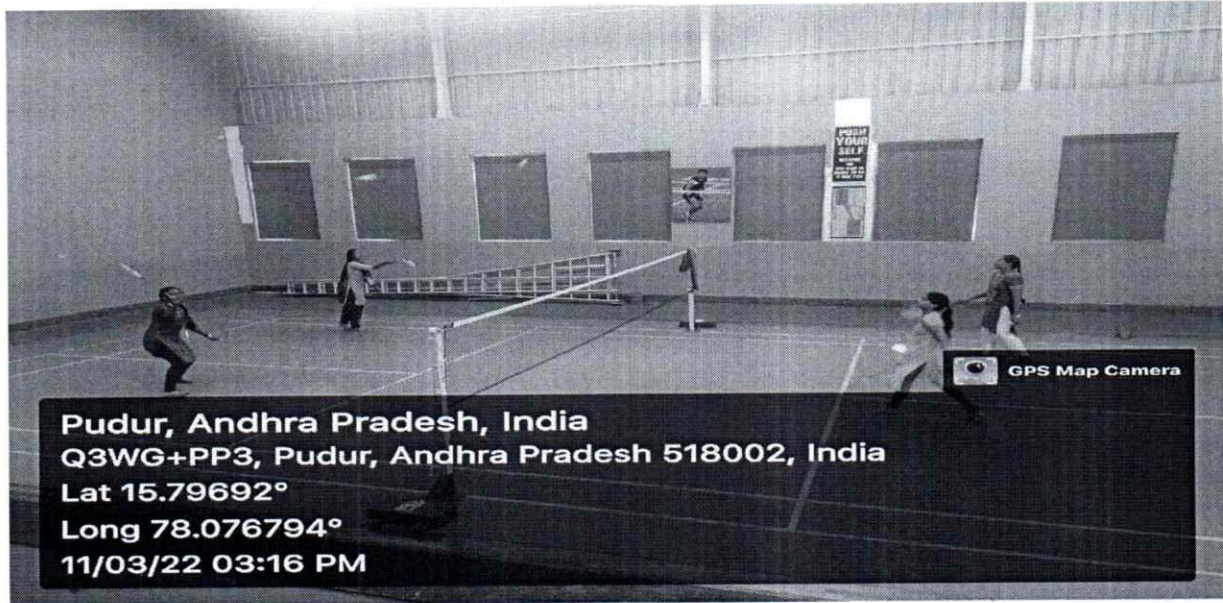

# GPCET

Pioneering Innovative Education

**Pudur, Andhra Pradesh, India**  
**Q3WG+PP3, Pudur, Andhra Pradesh 518002, India**  
**Lat 15.79692°**  
**Long 78.076794°**  
**11/03/22 03:16 PM**

**Pudur, Andhra Pradesh, India**  
**Q3WG+PP3, Pudur, Andhra Pradesh 518002, India**  
**Lat 15.79692°**  
**Long 78.076794°**  
**11/03/22 03:25 PM**