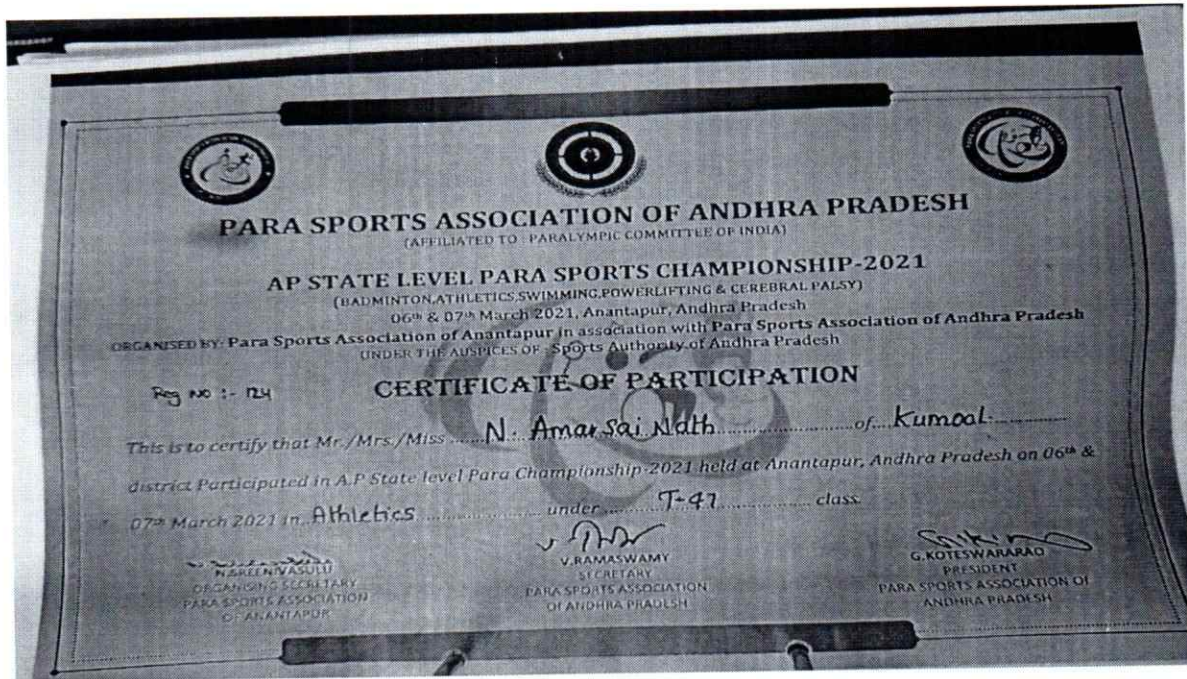

G.PULLAIAH COLLEGE OF ENGINEERING & TECHNOLOGY

(Autonomous)

Approved by AICTE, New Delhi | NAAC Accreditation with 'A' Grade | Accredited by NBA (CSE, EEE & ECE) | Permanently Affiliated to JNTUA

Campus: Nandikotkur Road, Venkayapalli (V), Kurnool-518 452, Andhra Pradesh

Landline : 08518 285011/88 Fax:08518 285033, Mobile: 9246922869

Email: principal@gpcet.ac.in, Website: www.gpcet.ac.in

G. Pullaiah
PRINCIPAL
G. Pullaiah College of Engg & Tech.
Nandikotkur Road, VENKAYAPALLI
KURNOOL-518 452 (A.P)